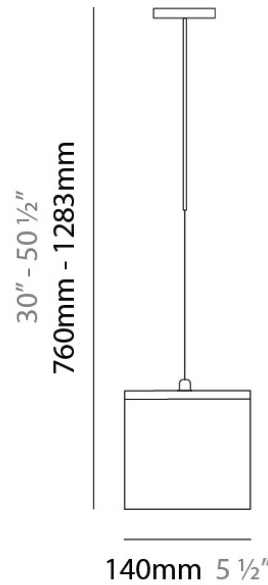

KUBIK SUSPENSION

D81003

PROJECT _____

TYPE _____

NOTES _____

QUANTITY _____

DATE _____

GENERAL

Series: Kubik
Brand: Panzeri
Division: Design
Mounting Type: Suspension
Mounting Location: Ceiling
Subcategory: Pendant

PHYSICAL

Shape: Cube
Length (mm): 140
Length (in): 5 1/2
Width (mm): 140
Width (in): 5 1/2
Height (mm): 760
Height (in): 30.0
Max. Overall Height (mm): 1283
Max. Overall Height (in): 50 1/2
Light Distribution: Omnidirectional
Weight (kg): 3.27
Weight (lbs): 7.2
Diffuser: Matte White Blown Glass
Fixture Finish: Metallic Gray
Fixture Material: Glass / Aluminum

ELECTRICAL

Number of Lamps: 1
Lamp Type: LED Retrofit
Lamp Shape: T4
Bulb Included: Bulb Not Included
Total Output Wattage (W): 3
Max. Wattage Per Lamp (W): 3
Lamp Base: G9
Input Voltage (V): 120

LED

OPTICAL

RATINGS AND CERTIFICATIONS

Certified By: CSA Certified to UL and CSA Standards
IP rating: IP20