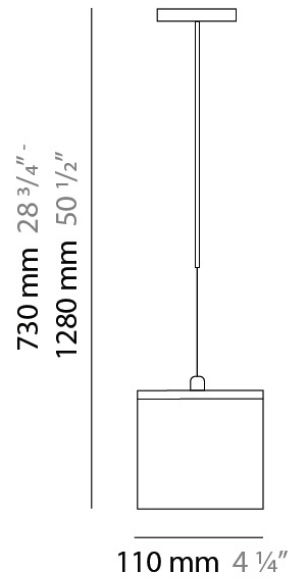

Series: Kubik
Brand: Panzeri
Division: Design
Mounting Type: Suspension
Mounting Location: Ceiling
Subcategory: Pendant

PHYSICAL

Shape: Cube
Length (mm): 140
Length (in): 5 1/2
Width (mm): 140
Width (in): 5 1/2
Height (mm): 760
Height (in): 30.0
Max. Overall Height (mm): 1283
Max. Overall Height (in): 50 1/2
Light Distribution: Omnidirectional
Weight (kg): 3.27
Weight (lbs): 7.2
Diffuser: Matte White Blown Glass
Fixture Finish: Metallic Gray
Fixture Material: Glass / Aluminum

DATE _____

GENERAL

Series: Kubik
Brand: Panzeri
Division: Design
Mounting Type: Suspension
Mounting Location: Ceiling
Subcategory: Pendant

PHYSICAL

Shape: Square
Length (mm): 110
Length (in): 4 ⁵/₁₆
Width (mm): 110
Width (in): 4 ⁵/₁₆
Height (mm): 730
Height (in): 28 ³/₄
Max. Overall Height (mm): 1283
Max. Overall Height (in): 50 ¹/₂
Light Distribution: Omnidirectional
Weight (kg): 1.56
Weight (lbs): 3.43
Diffuser: Matte White Blown Glass
Fixture Finish: WHI
Fixture Material: Metal

D83002

PROJECT	_____
TYPE	_____
NOTES	_____
QUANTITY	_____
DATE	_____

GENERAL

Series: Kubik
Brand: Panzeri
Division: Design
Mounting Type: Surface
Mounting Location: Ceiling
Subcategory: Ambient

PHYSICAL

Shape: Square
Length (mm): 110
Length (in): 4 ⁵/₁₆
Width (mm): 110
Width (in): 4 ⁵/₁₆
Height (mm): 110
Height (in): 4 ⁵/₁₆
Extension (mm): 100
Extension (in): 4 ⁵/₁₆
Light Distribution: Omnidirectional
Weight (kg): 0.69
Weight (lbs): 1.52
Diffuser: Matte White Blown Glass
Fixture Finish: WHI
Fixture Material: Metal

PHYSICAL

Shape: Square
Length (mm): 140
Length (in): 5 ½
Width (mm): 140
Width (in): 5 ½
Height (mm): 140
Height (in): 5 ½
Extension (mm): 140
Extension (in): 5 ½
Light Distribution: Omnidirectional
Weight (kg): 1.50
Weight (lbs): 3.30
Diffuser: Matte White Blown Glass
Fixture Finish: WHI
Fixture Material: Metal