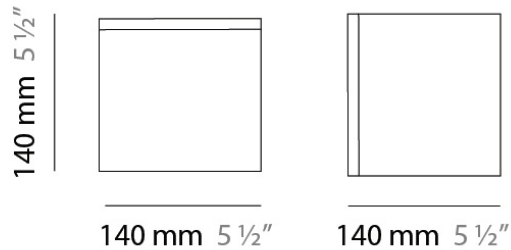

D83003

PROJECT	_____
TYPE	_____
NOTES	_____
QUANTITY	_____
DATE	_____

GENERAL

Series: Kubik
Brand: Panzeri
Division: Design
Mounting Type: Surface
Mounting Location: Ceiling
Subcategory: Ambient

PHYSICAL

Shape: Square
Length (mm): 140
Length (in): 5 ½
Width (mm): 140
Width (in): 5 ½
Height (mm): 140
Height (in): 5 ½
Extension (mm): 140
Extension (in): 5 ½
Light Distribution: Omnidirectional
Weight (kg): 1.50
Weight (lbs): 3.30
Diffuser: Matte White Blown Glass
Fixture Finish: WHI
Fixture Material: Metal

ELECTRICAL

Number of Lamps: 1
Lamp Type: LED Retrofit
Lamp Shape: T4
Bulb Included: Bulb Not Included
Total Output Wattage (W): '3
Max. Wattage Per Lamp (W): 3
Lamp Base: G9
Input Voltage (V): 120

LED

OPTICAL

RATINGS AND CERTIFICATIONS

Certified By: CSA Certified to UL and CSA Standards
IP rating: IP40